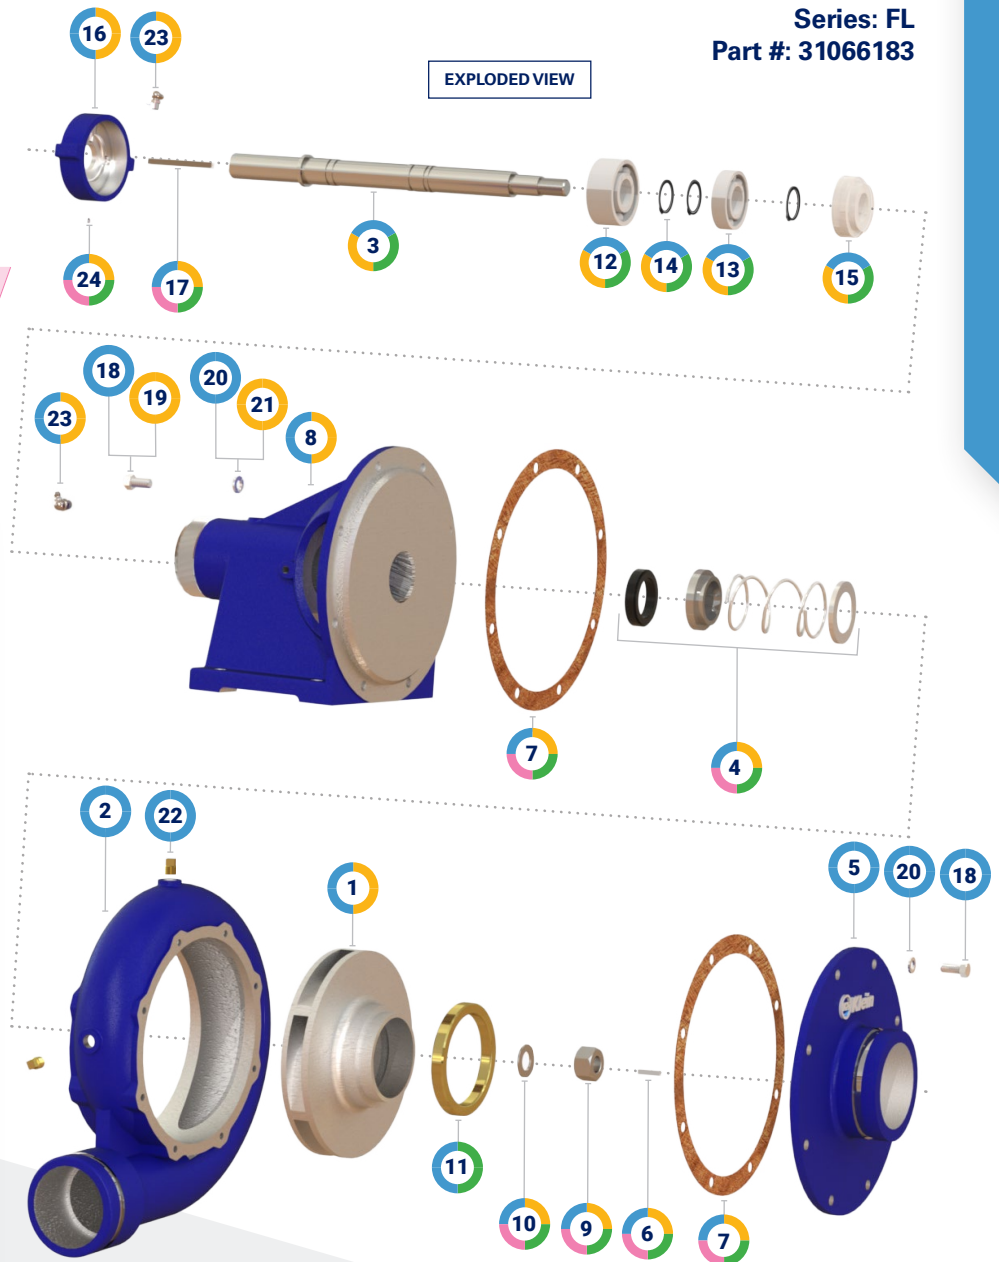

WATEREND, PUMP ASSEMBLY

Series: FL

Part #: 31066183

WATEREND

ITEM	DESCRIPTION	QUANTITY	PART NUMBER	WEIGHT (lbs.)	PUMP ASSEMBLY (31066183)	POWERHEAD ASSEMBLY (31085837)	REBUILD KIT (44076846)	SEAL KIT (33078168)
1	Impeller	1	31028778	13	✓	✓		
2	Volute	1	31064270	25.8	✓	✓		
3	Shaft	1	31028518	4.5	✓	✓	✓	
4	Seal, Mechanical	1	33028521	0.1	✓	✓	✓	✓
5	Head, Suction	1	31066692	6.2	✓	✓		
6	Key	1	29028806	0.03	✓	✓	✓	✓
7	Gasket	2	33015120	0.01	✓	✓	✓	✓
8	Housing, Bearing	1	31015122	12.8	✓	✓		
9	Nut	1	15011187	0.06	✓	✓	✓	✓
10	Washer, Flat	1	15072035	0.03	✓	✓	✓	✓
11	Bearing, Bronze	1	04066693	0.4	✓		✓	
12	Bearing, Ball	1	04076807	1.2	✓	✓	✓	
13	Bearing, Ball	1	04076806	0.5	✓	✓	✓	
14	Ring, Snap	3	15028528	0.03	✓	✓	✓	
15	Cap, Drip	1	07015124	0.02	✓	✓	✓	
16	Cap, Bearing	1	07024319	0.5	✓	✓		
17	Key	1	29024424	0.03	✓	✓	✓	✓
18	Bolt	16	15030858	0.04	✓			
19	Bolt	8	15030858	0.04		✓		
20	Washer, Lock	16	15031068	0.01	✓			
21	Washer, Lock	8	15031068	0.01		✓		
22	Plug	3	18030530	0.02	✓			
23	Fitting, Grease	2	18027346	0.03	✓	✓		
24	Screw, Set	1	15031265	0.01	✓	✓	✓	✓
25	Pump Assembly	1	31066183	65.6				
26	Powerhead Assembly	1	31085837	33.39				
27	Rebuild Kit	1	44076846	7.00				
28	Seal Kit	1	33078168	0.3				

- > Frame mount. long shaft.
- > 4" grooved inlet x 3.5" grooved outlet
- > Replaceable impeller wear ring
- > Rotation: Counter clockwise
- > Pump manual