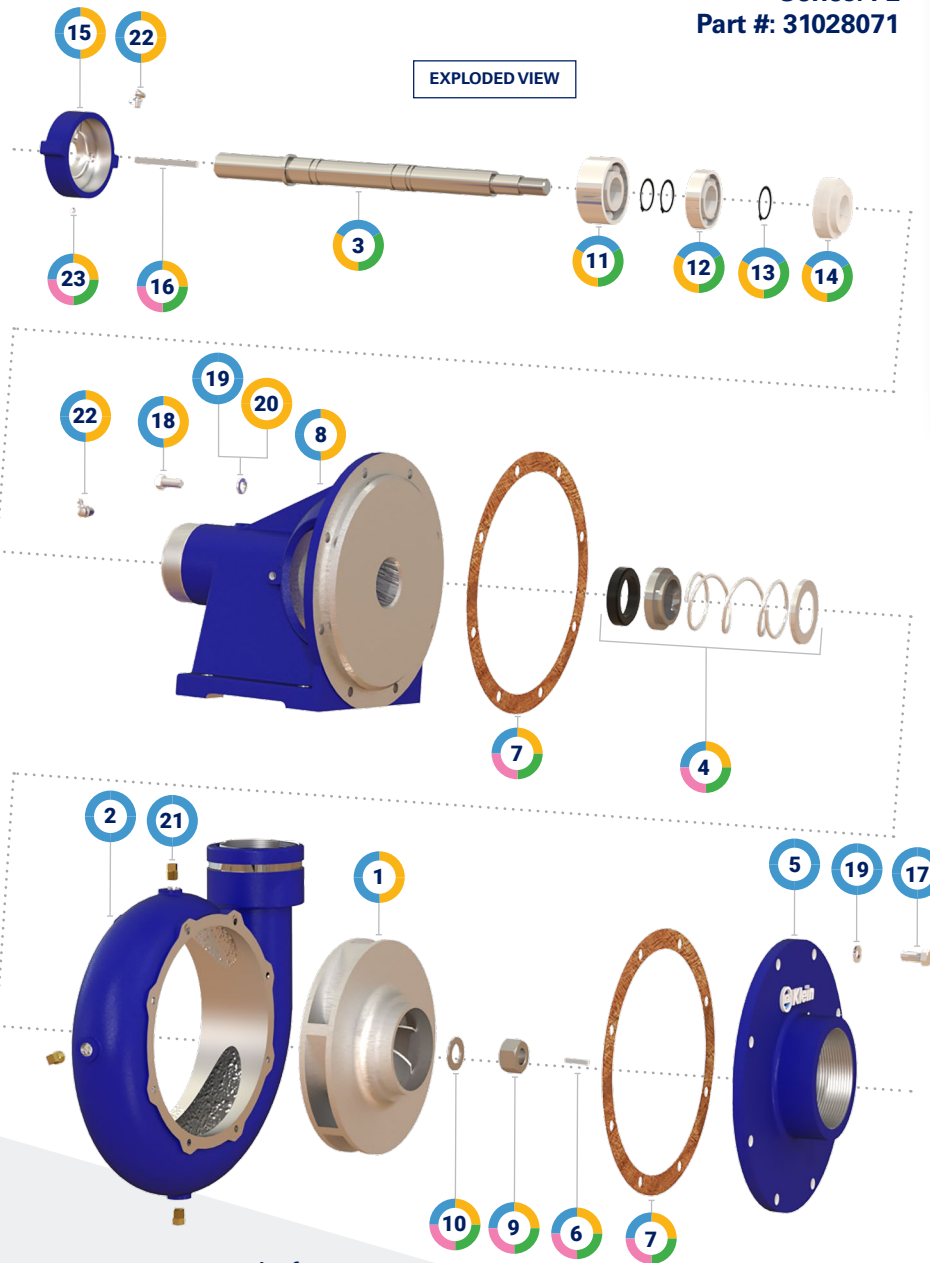

WATEREND, PUMP ASSEMBLY

Series: FL

Part #: 31028071

WATEREND

ITEM	DESCRIPTION	QUANTITY	PART NUMBER	WEIGHT (lbs.)	PUMP ASSEMBLY (31028071)	POWERHEAD ASSEMBLY (31085580)	REBUILD KIT (44076855)	SEAL KIT (33078168)
1	Impeller	1	31028777	13	✓	✓		
2	Volute	1	31028782	25.8	✓			
3	Shaft	1	31028518	4.5	✓	✓	✓	
4	Seal, Mechanical	1	33028521	0.1	✓	✓	✓	✓
5	Head, Suction	1	31028477	17.6	✓			
6	Key	1	29028806	0.03	✓	✓	✓	✓
7	Gasket	2	33015120	0.01	✓	✓	✓	✓
8	Housing, Bearing	1	31015122	12.8	✓	✓		
9	Nut	1	15011187	0.06	✓	✓	✓	✓
10	Washer, Flat	1	15072035	0.03	✓	✓	✓	✓
11	Bearing, Ball	1	04076807	1.2	✓	✓	✓	
12	Bearing, Ball	1	04076806	0.5	✓	✓	✓	
13	Ring, Snap	3	15028528	0.03	✓	✓	✓	
14	Cap, Drip	1	07015124	0.02	✓	✓	✓	
15	Cap, Bearing	1	07024319	0.5	✓	✓		
16	Key	1	29024424	0.03	✓	✓	✓	✓
17	Bolt	8	15030859	0.04	✓			
18	Bolt	8	15030858	0.04	✓	✓		
19	Washer, Lock	16	15031068	0.01	✓			
20	Washer, Lock	8	15031068	0.01		✓		
21	Plug	3	18030530	0.02	✓			
22	Fitting, Grease	2	18027346	0.03	✓	✓		
23	Screw, Set	1	15031265	0.01	✓	✓	✓	✓
24	Pump Assembly	1	31028071	77.4				
25	Powerhead Assembly	1	31085580	33.39				
26	Rebuild Kit	1	44076855	6.55				
27	Seal Kit	1	33078168	0.3				

- > Frame mount. Long shaft.
- > 4" NPT inlet x 3" NPT outlet
- > Rotation: Clockwise
- > Pump manual