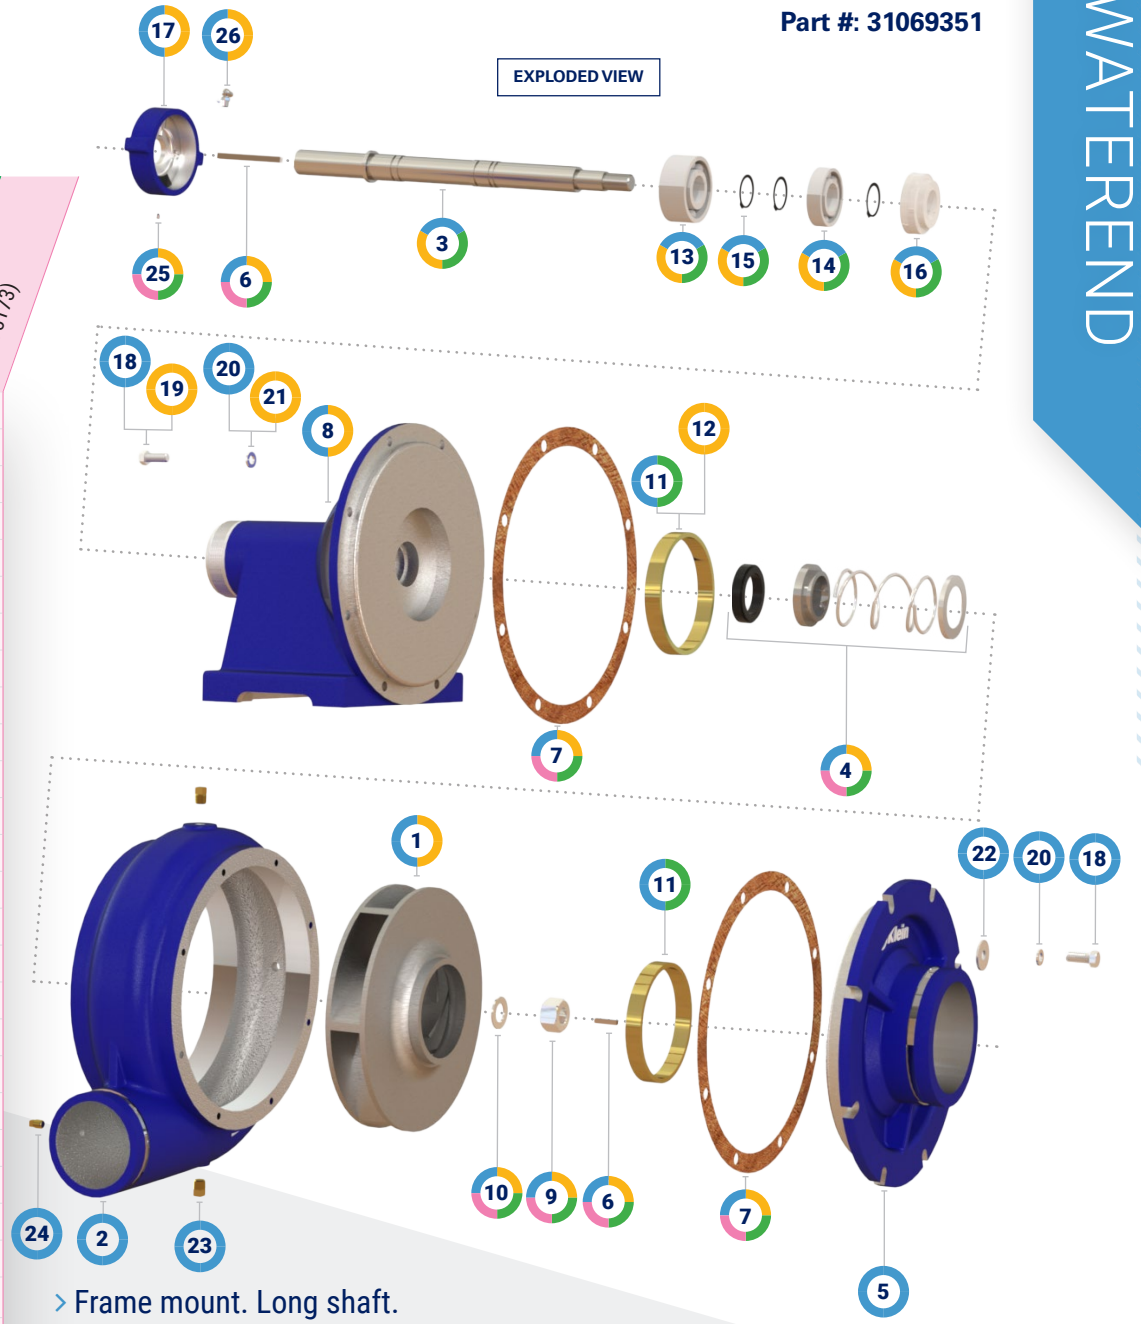

WATEREND, PUMP ASSEMBLY

Series: FL

Part #: 31069351

WATEREND

ITEM	DESCRIPTION	QUANTITY	PART NUMBER	WEIGHT (lbs.)	PUMP ASSEMBLY (31069351)	POWERHEAD ASSEMBLY (31085919)	REBUILD KIT (44077511)	SEAL KIT (33078173)
1	Impeller	1	31069131	19	✓	✓		
2	Volute	1	31061888	45	✓	✓		
3	Shaft	1	31069352	6.2	✓	✓	✓	
4	Seal, Mechanical	1	33011197	0.28	✓	✓	✓	✓
5	Head, Suction	1	31061891	6	✓	✓		
6	Key	2	29024424	0.03	✓	✓	✓	✓
7	Gasket	2	33069071	0.01	✓	✓	✓	✓
8	Housing, Bearing	1	31068247	22.6	✓	✓		
9	Nut	1	15066365	0.12	✓	✓	✓	✓
10	Washer, Flat	1	15066700	0.03	✓	✓	✓	✓
11	Bearing, Bronze	2	04068179	0.4	✓	✓	✓	
12	Bearing, Bronze	1	04068179	0.4	✓	✓		
13	Bearing, Ball	1	04076810	1.12	✓	✓	✓	
14	Bearing, Ball	1	04076809	0.31	✓	✓	✓	
15	Ring, Snap	3	15025457	0.03	✓	✓	✓	
16	Cap, Drip	1	07074801	0.02	✓	✓	✓	
17	Cap, Bearing	1	07074800	0.5	✓	✓		
18	Bolt	16	15030859	0.04	✓			
19	Bolt	8	15030859	0.04	✓	✓		
20	Washer, Lock	16	15031068	0.01	✓			
21	Washer, Lock	8	15031068	0.01	✓	✓		
22	Washer, Flat	8	15031058	0.01	✓			
23	Plug	3	18030530	0.02	✓			
24	Plug	1	18030529	0.01	✓			
25	Screw, Set	1	15031265	0.01	✓	✓	✓	✓
26	Fitting, Grease	2	18027346	0.03	✓	✓		
27	Pump Assembly	1	31069351	106.78				
28	Powerhead Assembly	1	31085919	55.74				
29	Rebuild Kit	1	44077511	8.56				
30	Seal Kit	1	33078173	0.48				

- > Frame mount. Long shaft.
- > 5" Grooved inlet x 4" grooved outlet
- > Rotation: Counter clockwise
- > Pump manual